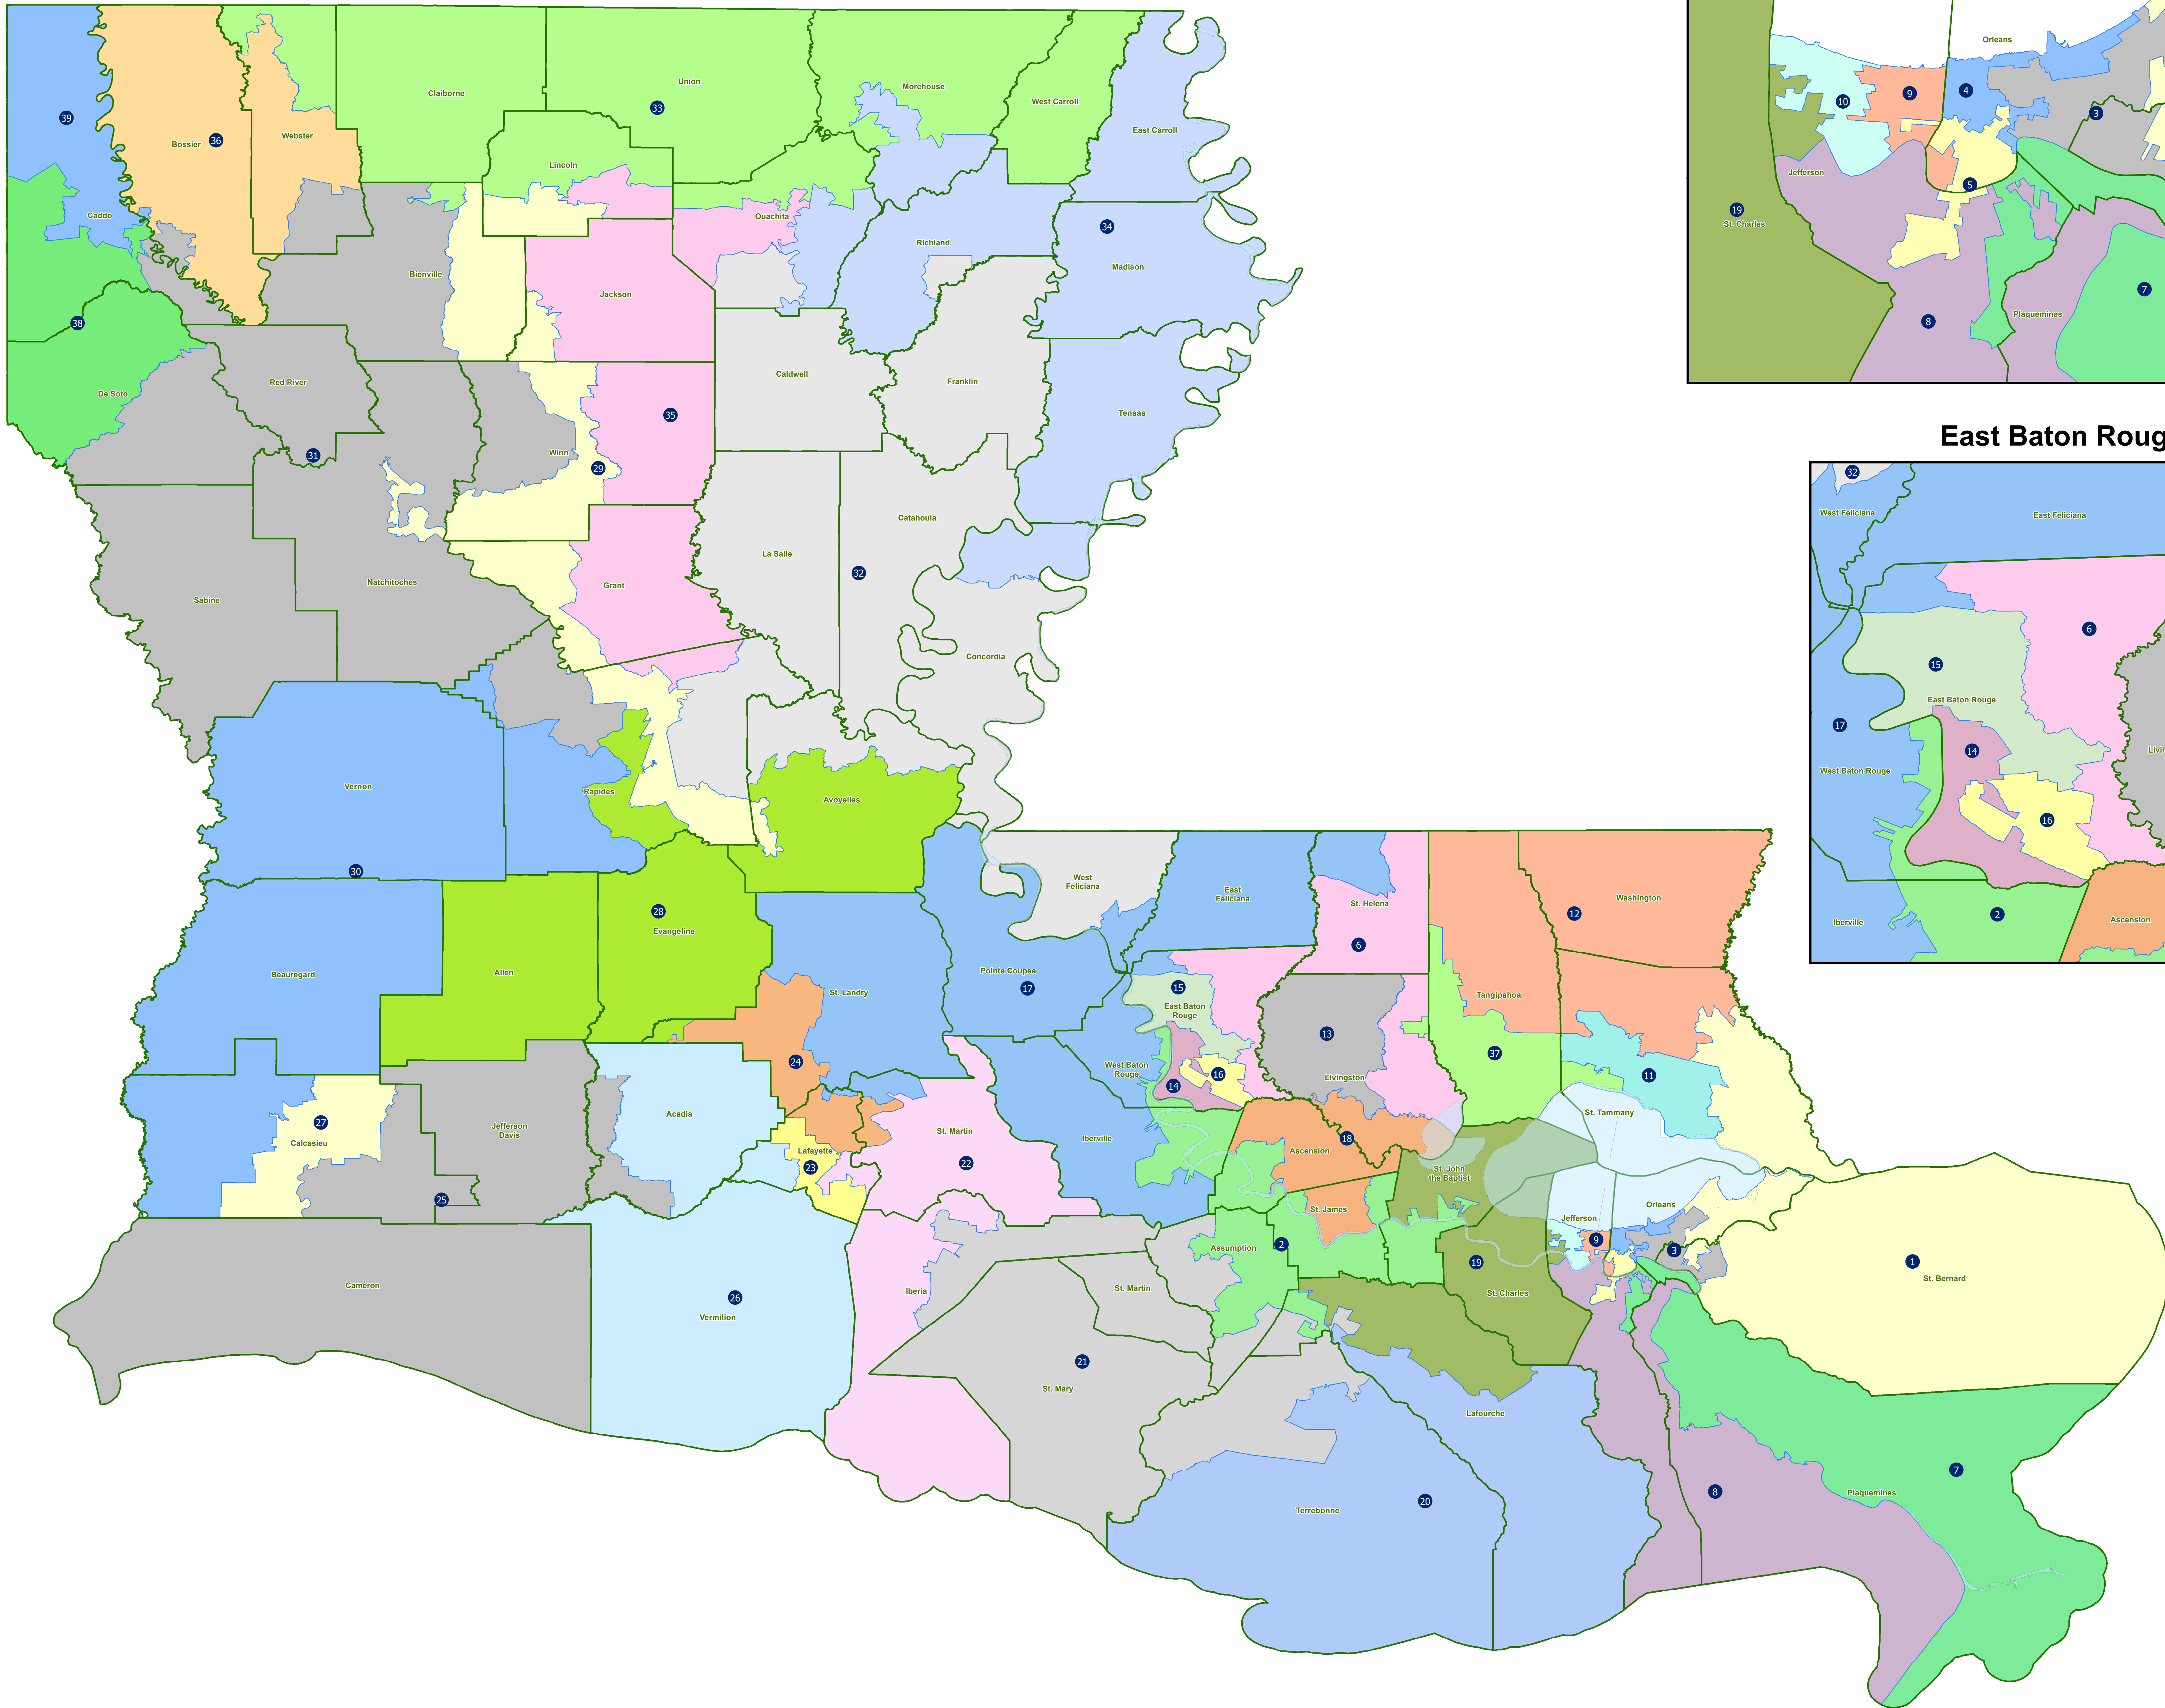

Act 1 - 1st ES (2022) - Senate Districts

Orleans - Jefferson

East Baton Rouge