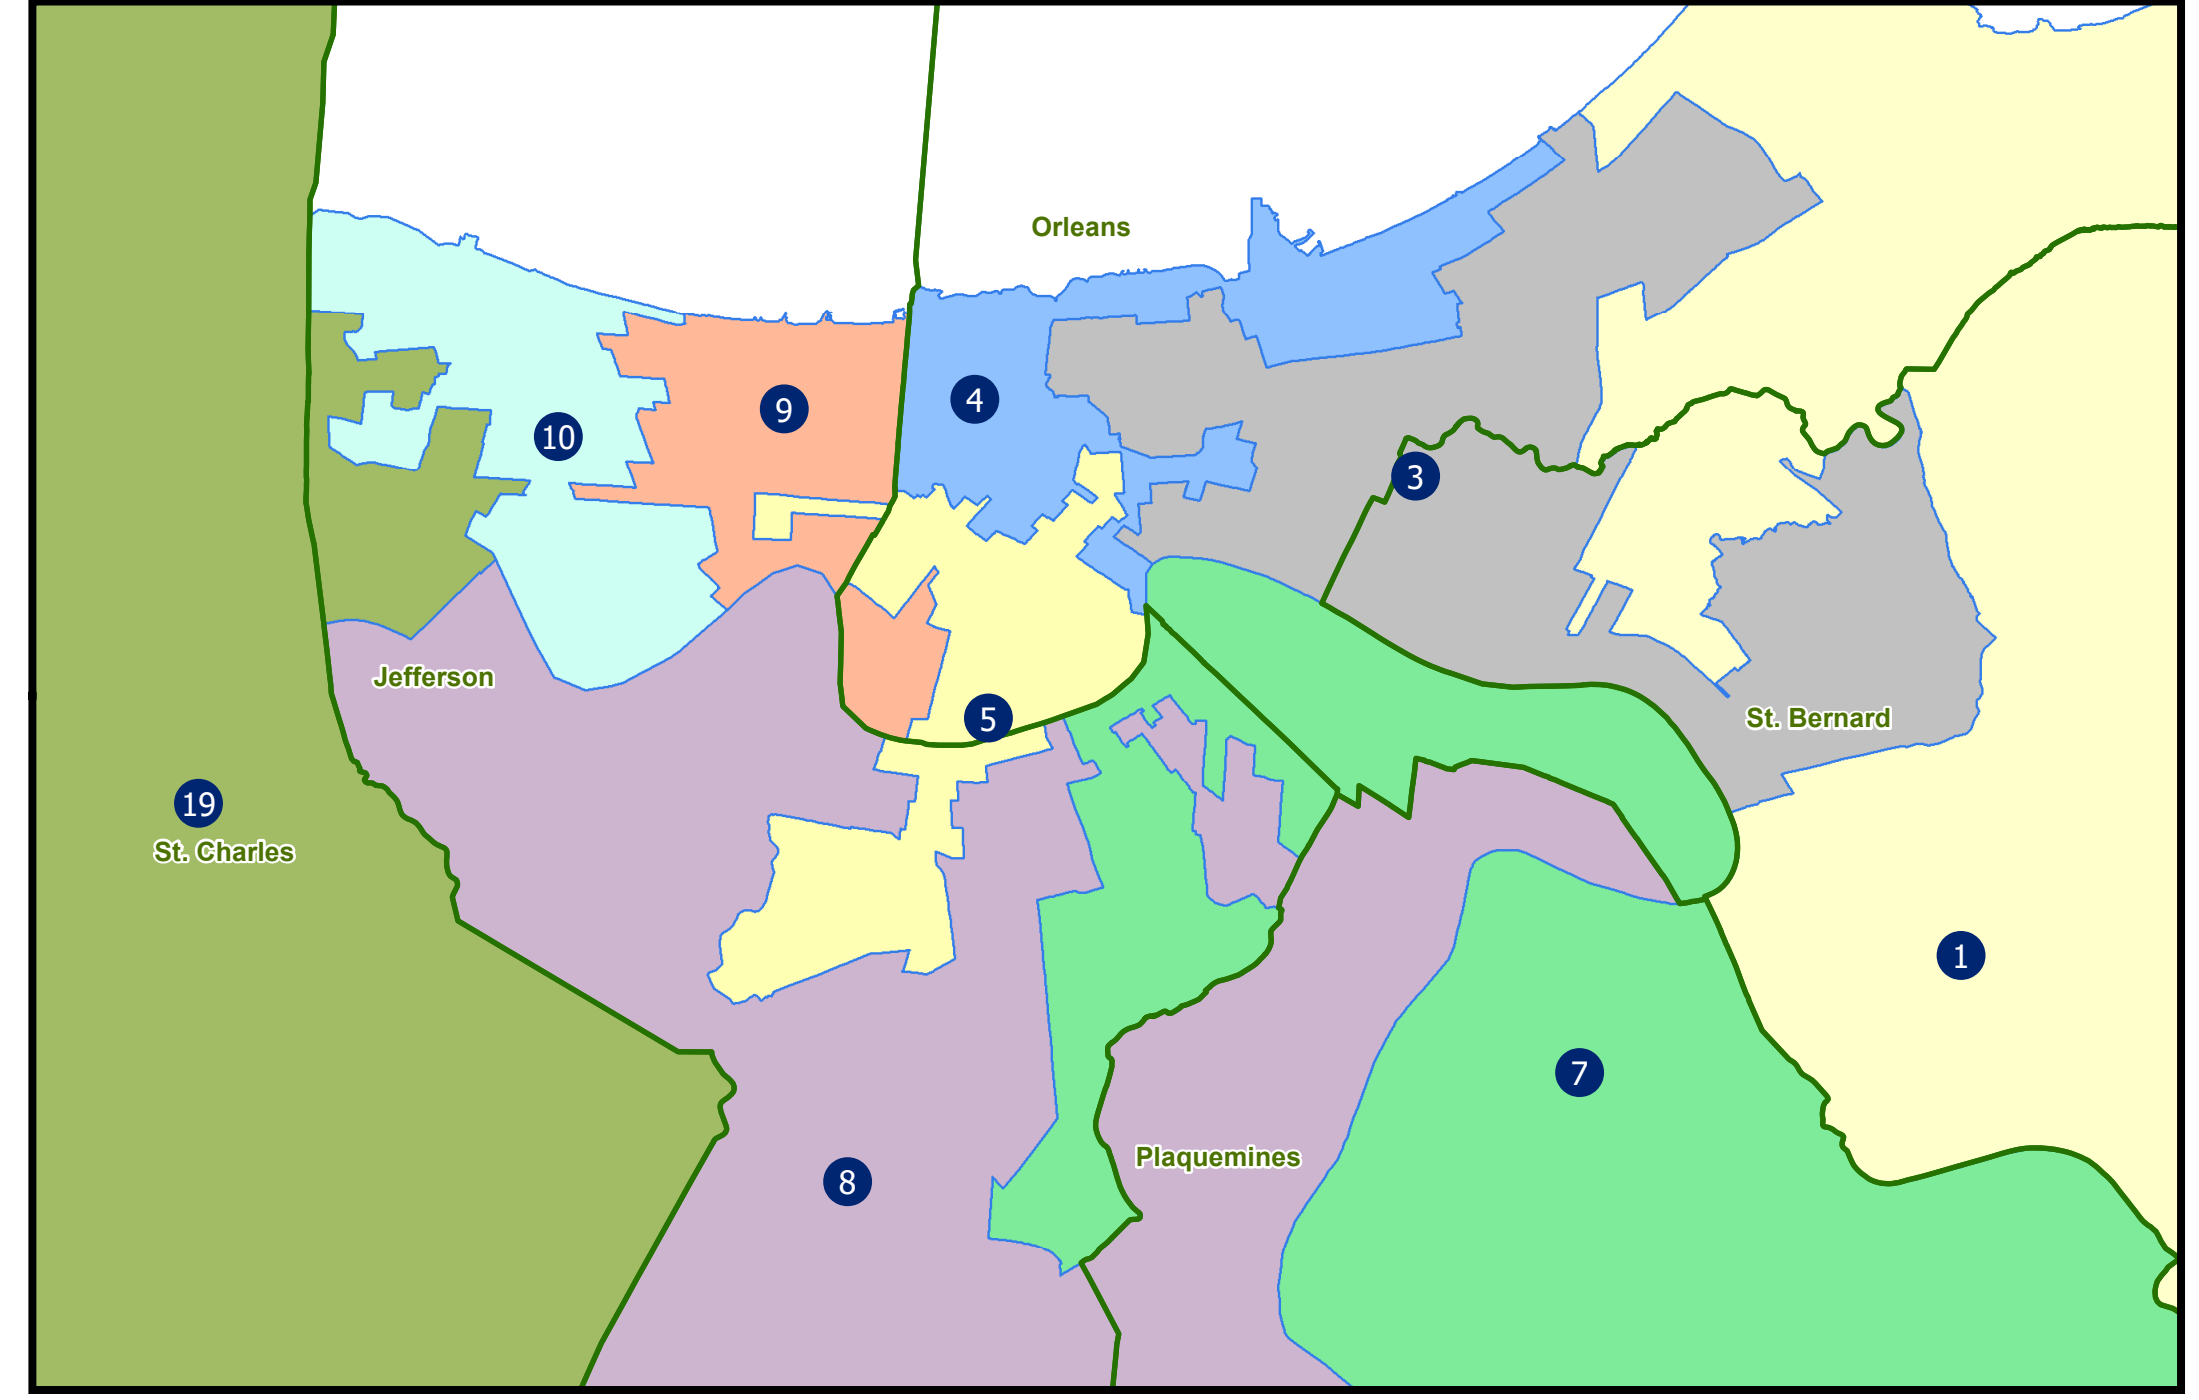

Act 1 - 1st ES (2022) - Senate Districts

Orleans - Jefferson

East Baton Rouge