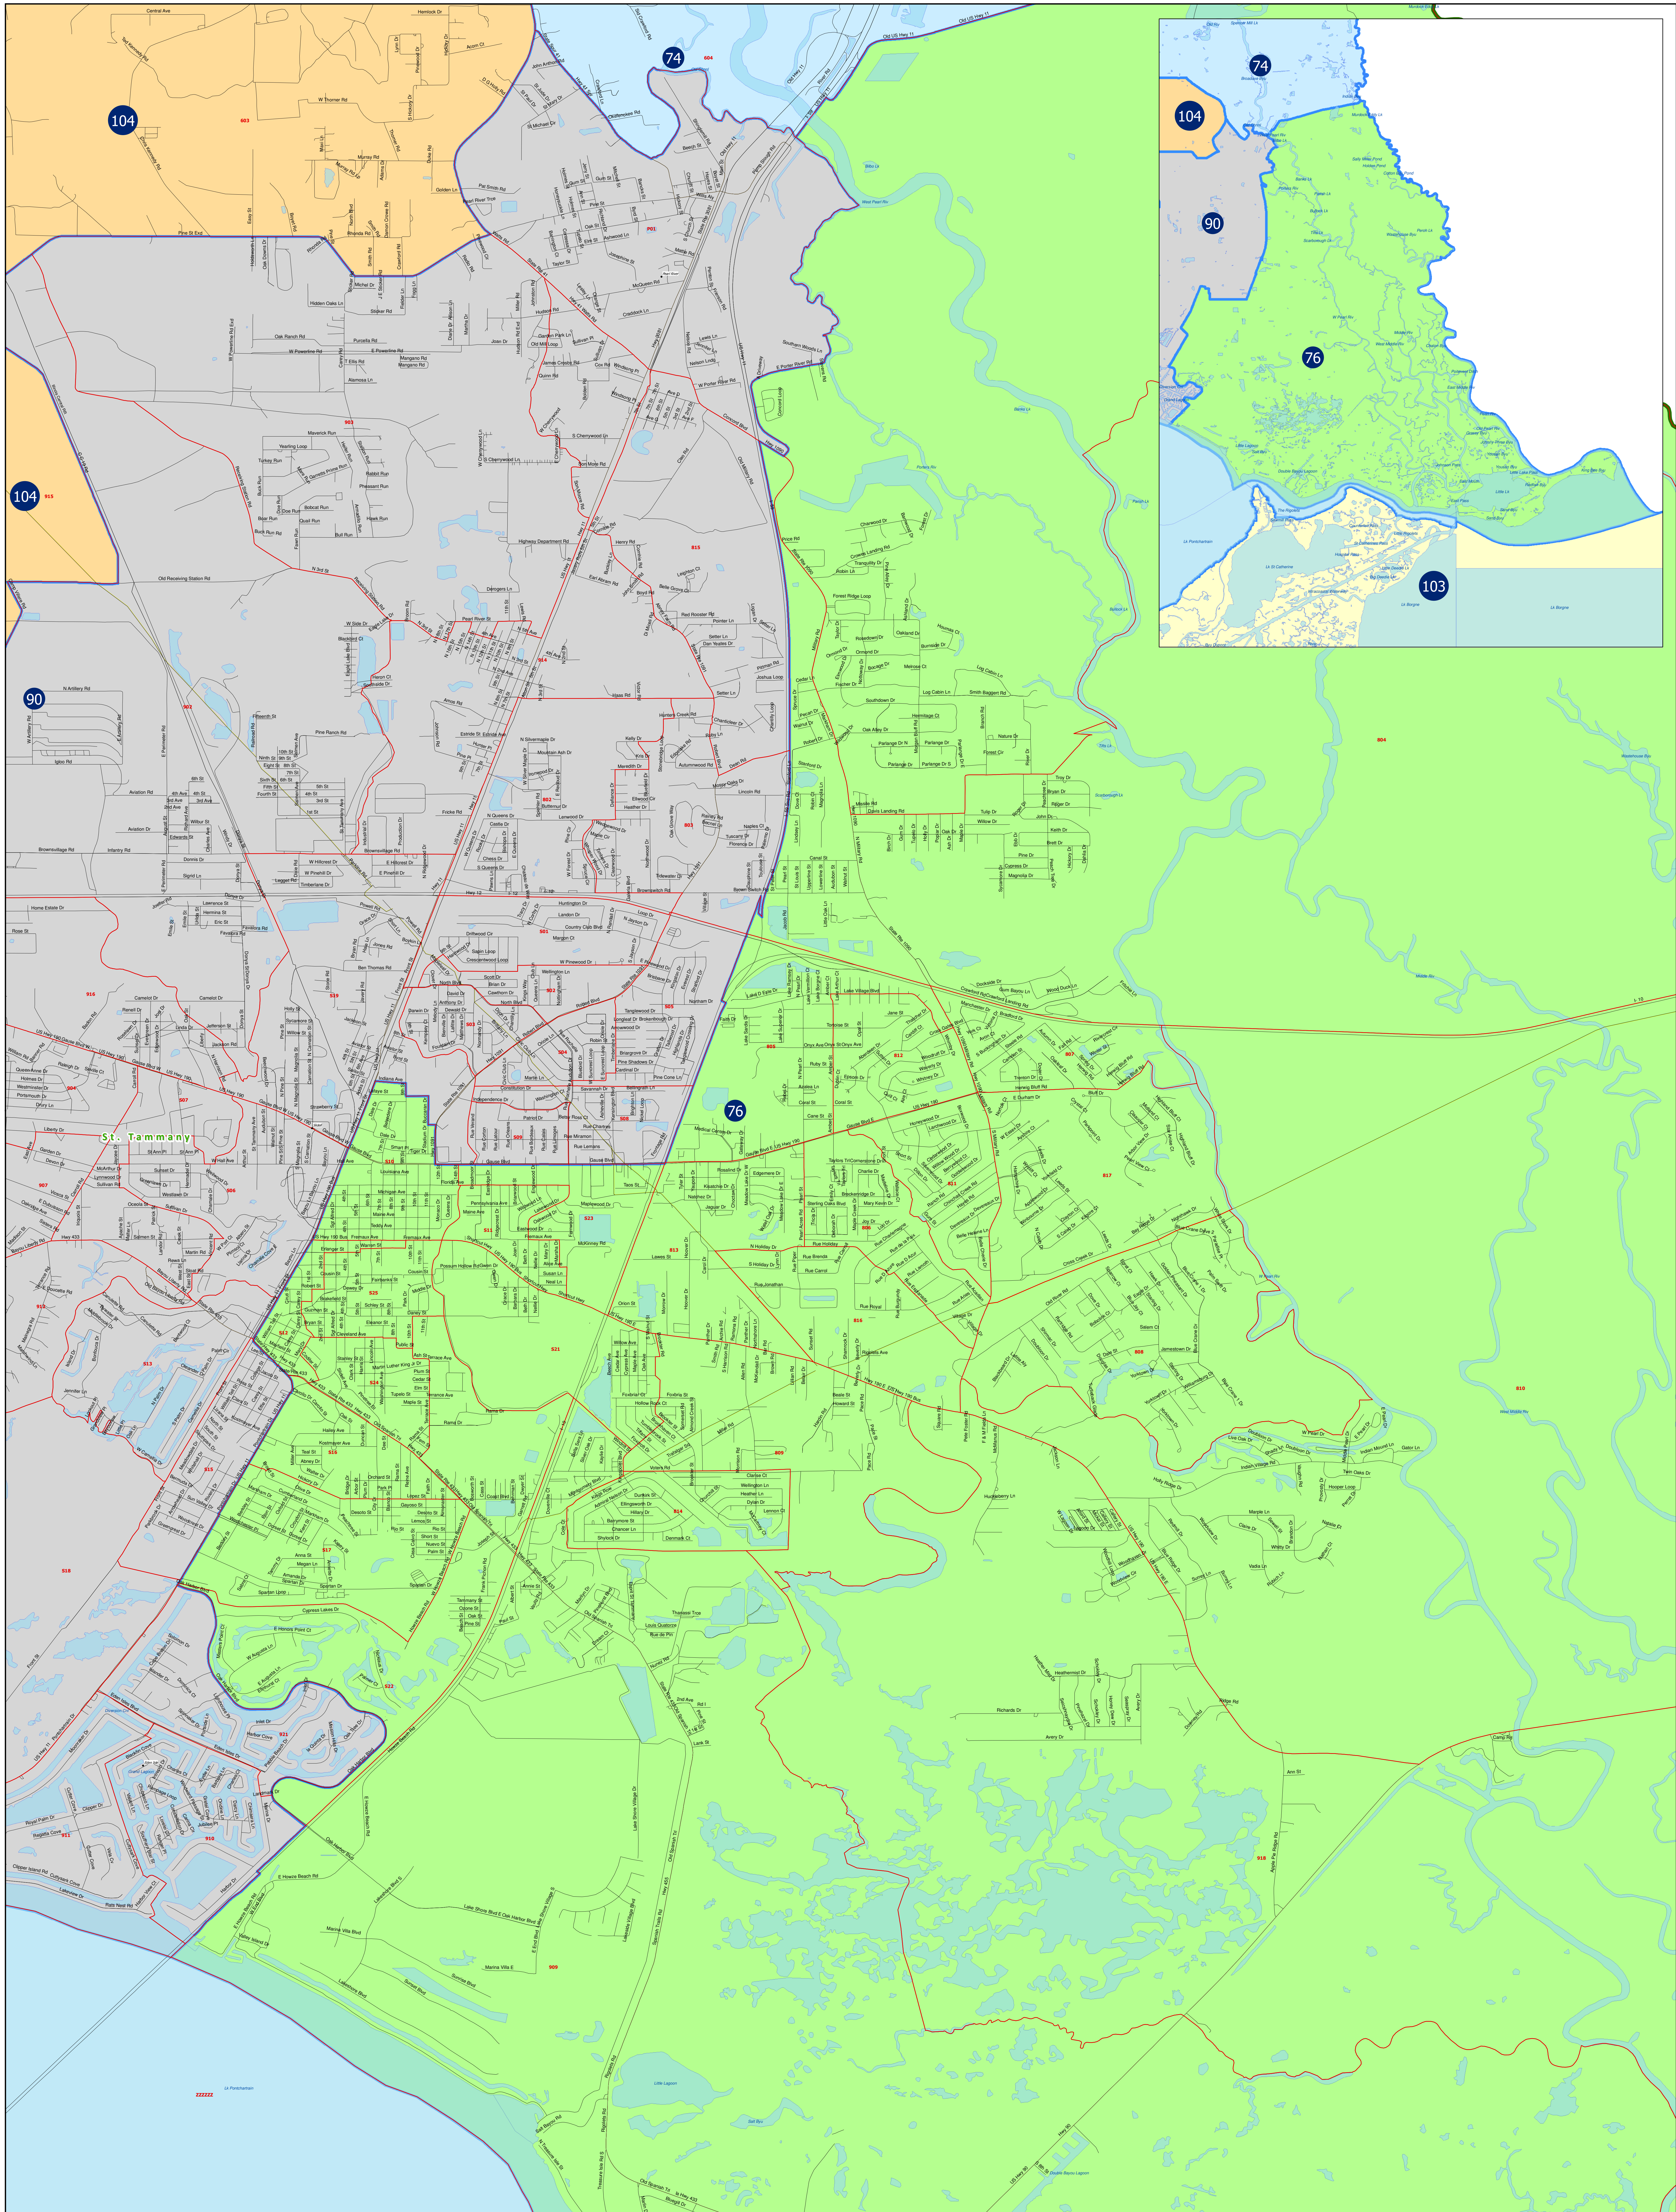

District 76: Act 1 of the 2011 1st E.S. (House)

104

74

104

74

90

76

103

90

76

St. Tammany

22222222 L'Anse-au-Loup